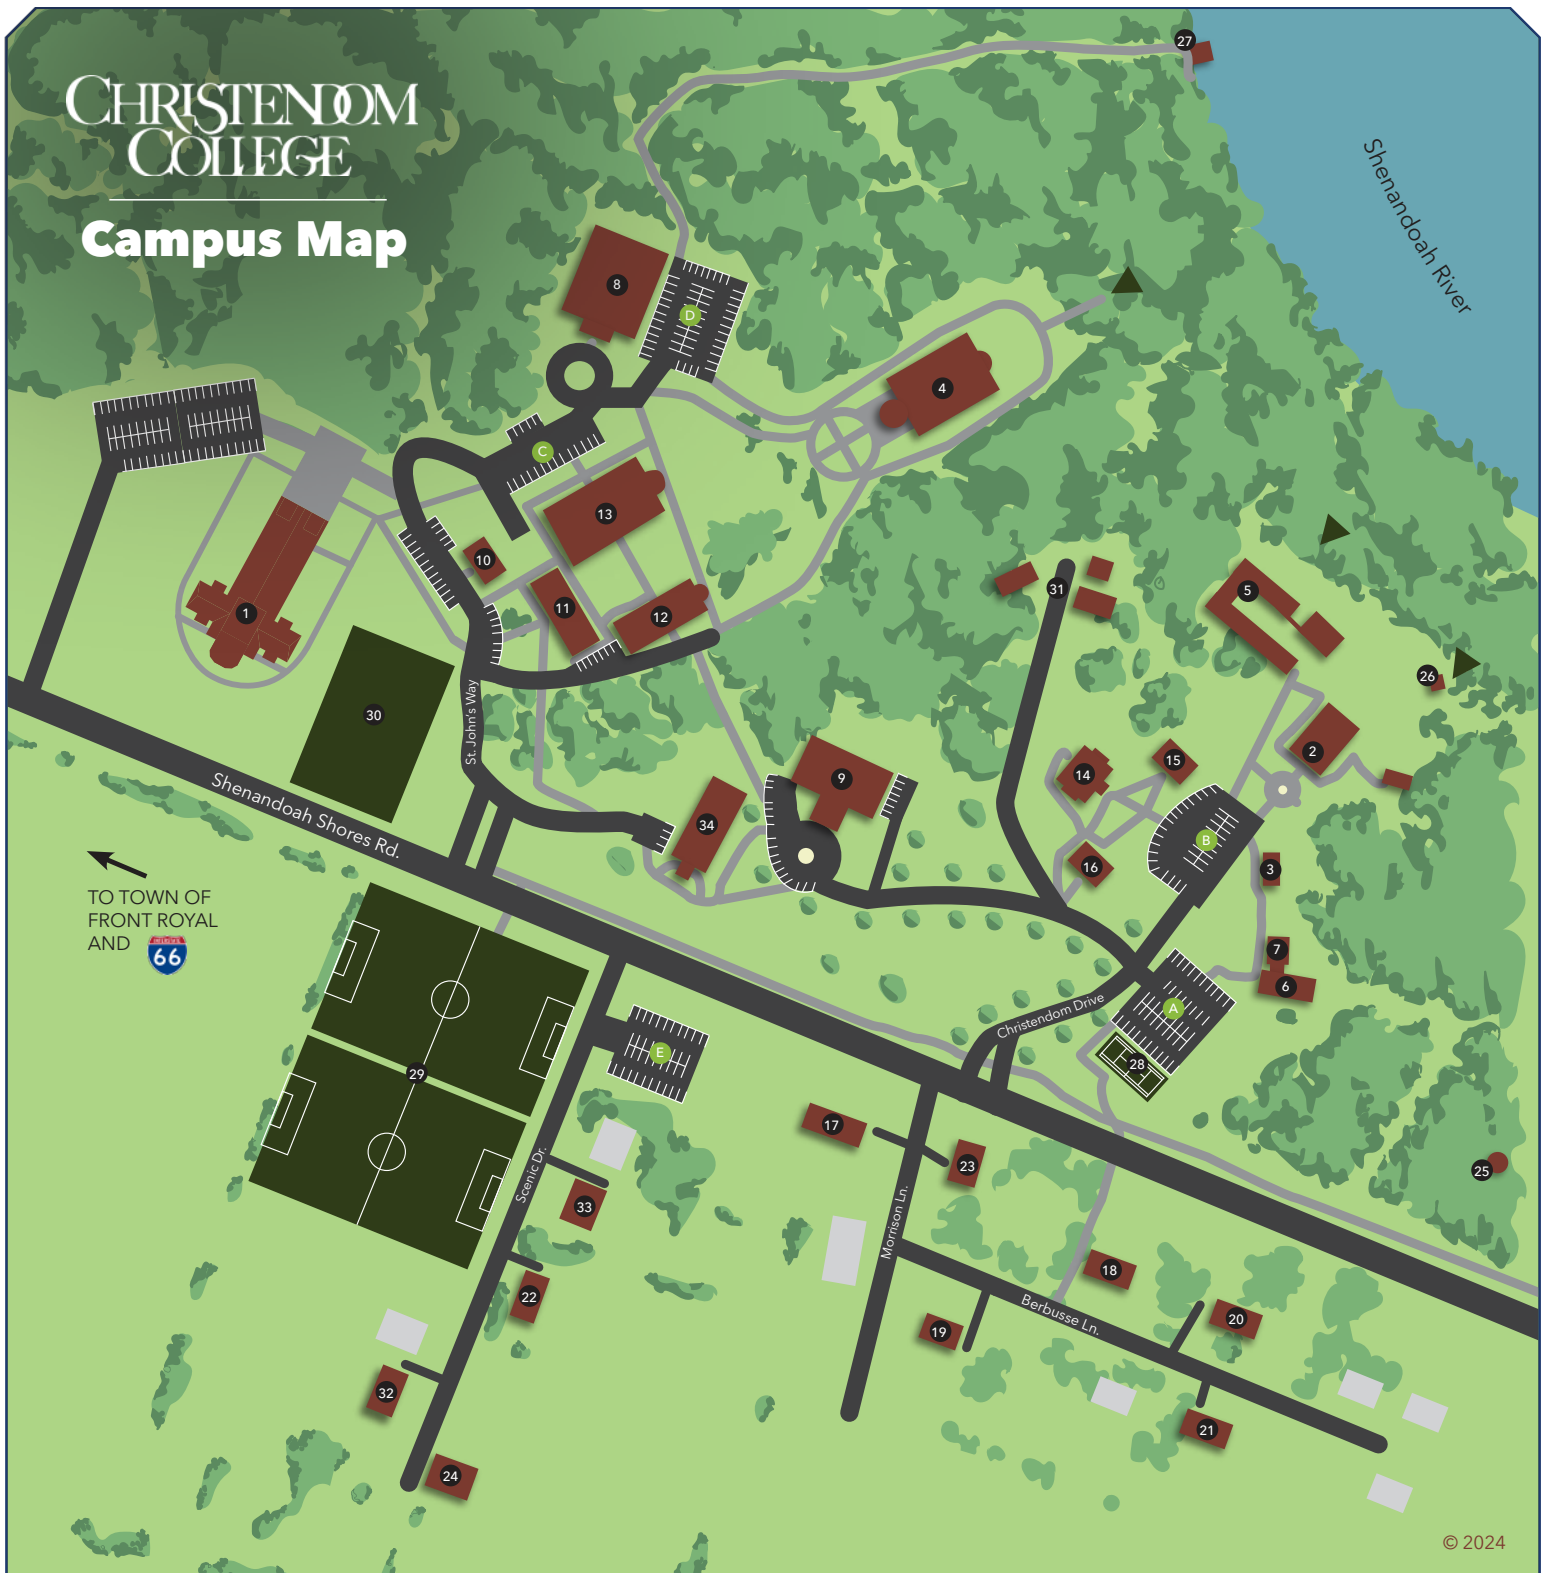

CHRISTENDOM COLLEGE

Campus Map

© 2024

LEGEND

- | | | | |
|--|--|--|---|
| <ul style="list-style-type: none"> 1. Christ the King Chapel 2. Regina Coeli Hall <ul style="list-style-type: none"> Office of the President Admissions Registrar IT Administration Marketing Career Development Campus Receptionist Academic Affairs Alumni Affairs Advancement 3. St. Thomas Aquinas Hall 4. St. John the Evangelist Library <ul style="list-style-type: none"> Classrooms Gift Shop Sacred Grounds Coffee Shop | <ul style="list-style-type: none"> 5. Madonna Hall - Faculty Offices 6. John Paul the Great Student Center <ul style="list-style-type: none"> Student Life Offices 7. St. Kilian's Café 8. St. Louis the Crusader Gymnasium 9. St. Lawrence Commons <ul style="list-style-type: none"> Dining Hall Classrooms Nurse's Office Campus Security Campus Cleaning Services 10. St. Columba Residence Hall 11. St. Campion Residence Hall 12. St. Catherine Residence Hall 13. St. Clare Residence Hall | <ul style="list-style-type: none"> 14. St. Benedict Residence Hall 15. St. Joseph Residence Hall 16. St. Francis Residence Hall 17. St. Anne Residence Hall 18. St. Augustine Residence Hall 19. St. Dominic Residence Hall 20. St. Pius Residence Hall 21. St. Theresa Residence Hall 22. St. Kevin Hall <ul style="list-style-type: none"> Financial Aid Business Office 23. Padre Pio Priests Residence Hall 24. Newman House 25. Observatory 26. Founders Cemetery 27. St. Brendan's Dock | <ul style="list-style-type: none"> 28. Tennis Court 29. Crusader Fields 30. Campion Field 31. Maintenance Buildings 32. St. Martha Hall 33. Bl. Pier Giorgio Frassati Hall <ul style="list-style-type: none"> Operations & Events 34. Old Chapel Hall ▽ River Overlooks <p>Parking</p> <ul style="list-style-type: none"> A: Visitor & Student Center Parking B: Faculty & Staff Parking C: Women's Residence Hall Parking D: Gym Parking E: Crusader Fields Lot (Overflow) |
|--|--|--|---|